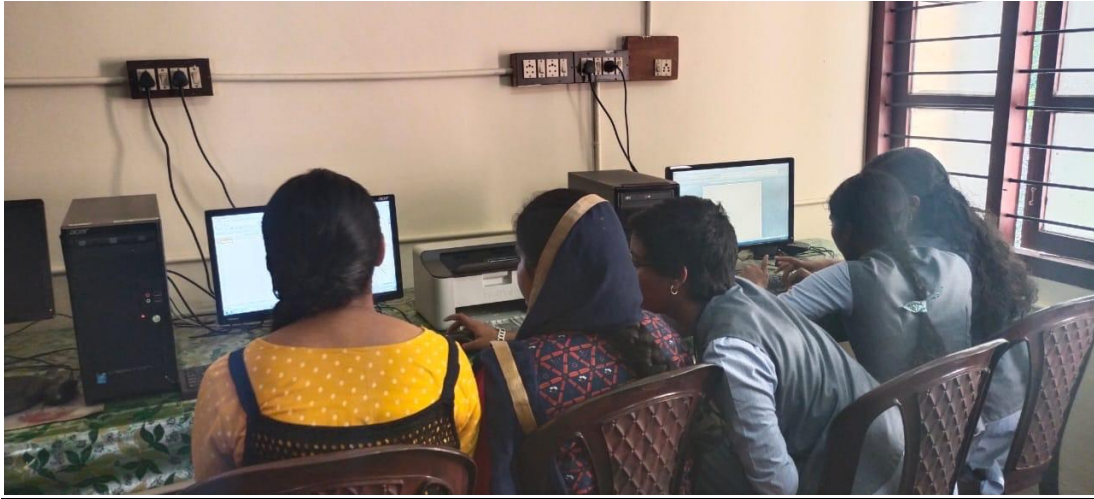

PHYSICS COMPUTER LAB